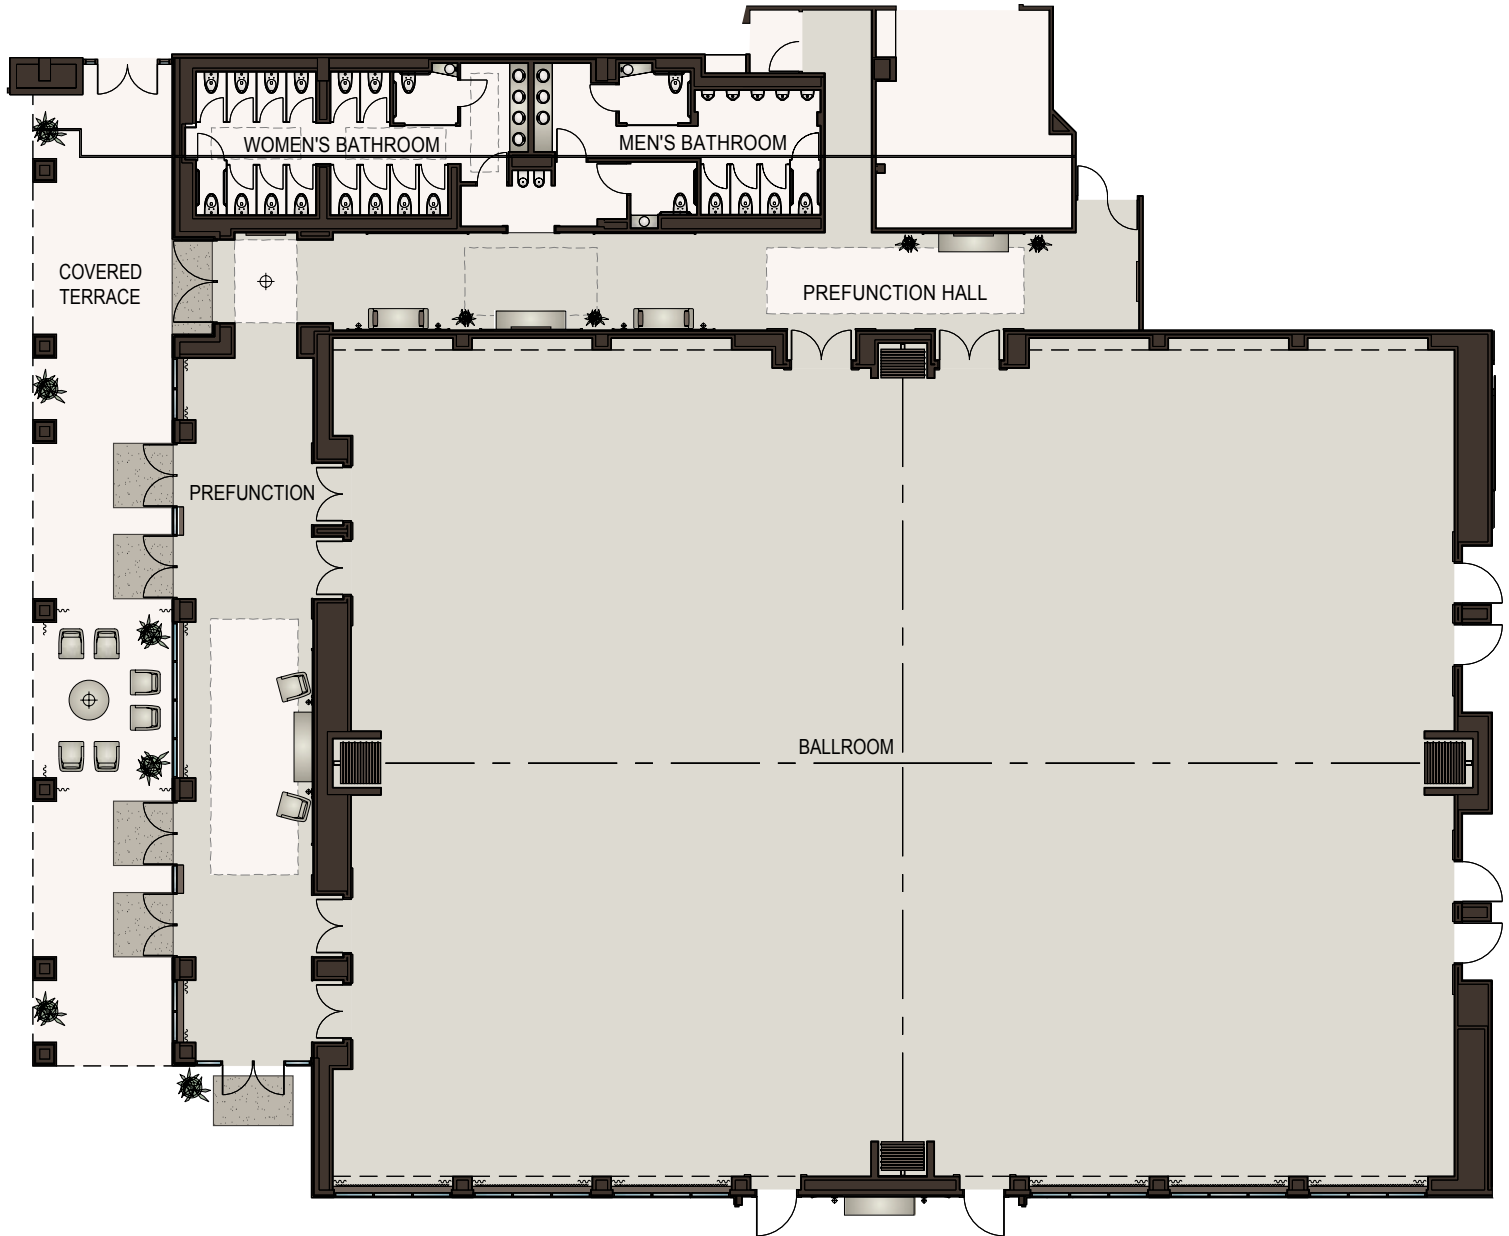

Meeting Room	Dimensions		Capacity					
	WxLxH	Sq. Ft.	Theater	Schoolroom	Conference	U-Shape	Reception	Banquet
Entire Ballroom	113x86x18	10,000	988	459	—	—	1,500	800
Half Section	56x86x18	5,000	456	216	—	76	700	400
Quarter Section	56x43x18	2,500	260	128	80	44	250	200

PANORAMIC VIEWS

- New Oceanfront Ballroom opens in 2010
- Every angle overlooks the ocean
- A picturesque blend of sea, sky and sand
- Be inspired by the sea during the day and relax at night

NATURALLY DESIGNED